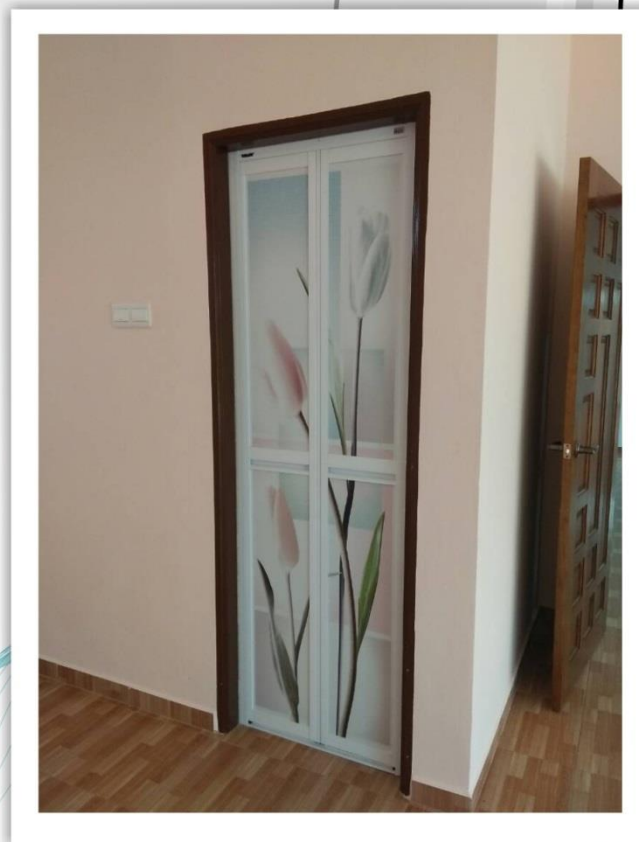

111160-H
A.K RESIDENTIAL
Services Sdn Bhd

Spesification

Pintu tandas *bi fold* (Corak ikut pilihan klien).

Smart Design, Quality Home, Honest Services.